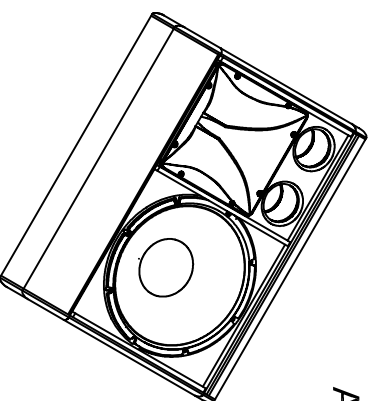

LEAD
VOX

Acoustic Guitar