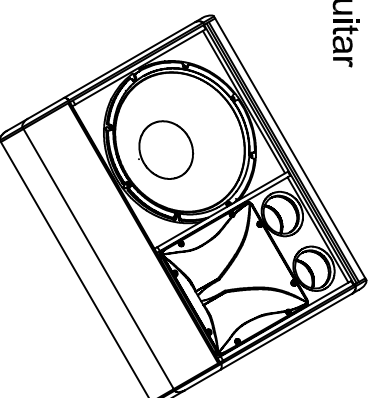

LEAD
VOX

Acoustic Guitar